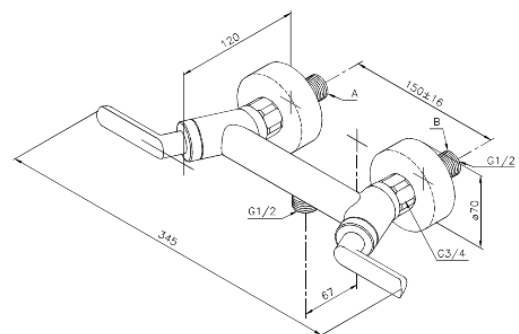

FM Mattsson Denmark ApS
Hvidkærvej 48, 5250 Odense SV, DK-56416218

+45 88 33 00 34 damixa-international@fmmattsongroup.com

Mere information på damixa.com

damixa